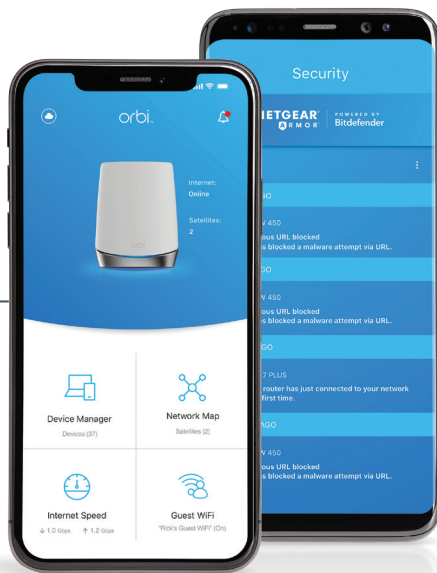

# House Diagram

### Robust Smart Home Experience

**Built for Gigabit Internet Speeds Everywhere**  
You've paid for the fastest Internet speeds, now experience it everywhere in your home.

**Blockbuster WiFi**  
Stream ultra-high definition to EVERY screen simultaneously without delay.

**7+ ROOMS**  
(Up to 7,500 sq ft)

Orbi WiFi 6 Router

**Performance Leadership in Mesh WiFi 6**  
Ultra-fast connections for all your smart home, streaming, mobile & gaming needs.

**Capacity Beyond Belief**  
Next-generation WiFi 6 provides faster speeds & supports more devices for today & tomorrow.

Use the Orbi app to setup and manage your Orbi WiFi.

NETGEAR Armor empowers you to eliminate vulnerabilities or simply know the status of your home network and devices, anytime, anywhere. Get instant notifications when malicious threats are detected, block unknown devices from joining your Orbi home network or take action on vulnerabilities as they are discovered easily through the Orbi App.